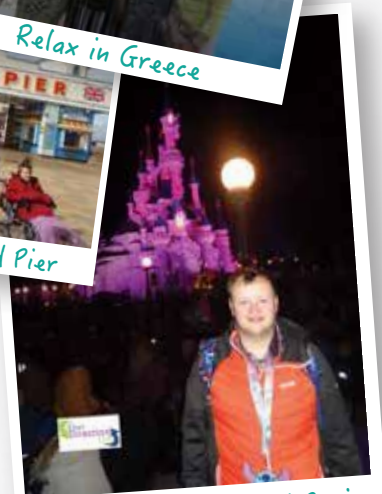

Relax in Greece

Visit The Grand Pier

Join us at Disneyland Paris

Great Yarmouth & Norfolk Broads Cruise

1st to 8th 8 Days £1,780

- Golden Sands & Traditional Promenade
- Dance the Night Away
- Wonderful Days Out
- Day & Evening Activities (Included)